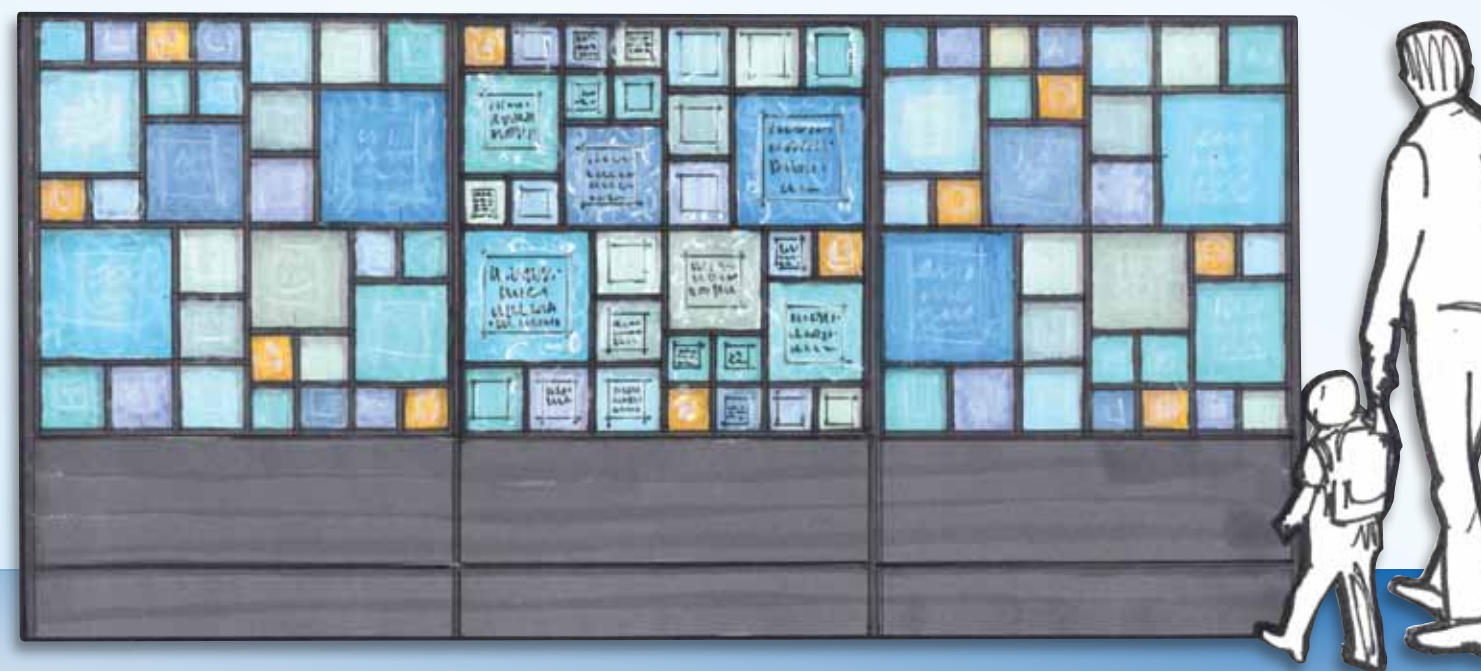

Glass Tile Samples

Don't miss this opportunity to be part of an impressive work of art and support GulfQuest in the process. Orders will be taken on a first-come, first-serve basis. Place your orders early! You will receive a confirmation letter to inform you that your donation has been received.

Treasures of the Sea Glass Tile Order Form

Please submit one form for each commemorative line ordered.

Yes, I would like a commemorative line on the following size of decorative tile:

1. ☐ $250... 6 x 6 tile
   ☐ $500... 8 x 8 tile
   ☐ $750... 12 x 12 tile
   ☐ $1,000... 16 x 16 tile

If you order a commemorative line in honor or in memory of someone, GulfQuest will send a notification letter to that person or family:

NAME _____

COMPANY (IF APPLICABLE) _____

ADDRESS _____

CITY _____ STATE _____ ZIP CODE _____

PHONE: HOME _____ CELL _____ BUSINESS _____

EMAIL _____

NAME _____

ADDRESS _____

CITY _____ STATE _____ ZIP CODE _____

In honor of _____

In memory of _____

Payment Information

Check One:

☐ Check
☐ Visa
☐ MasterCard
☐ Amex

CREDIT CARD ACCOUNT NUMBER _____ EXP. DATE _____

CARDHOLDER SIGNATURE _____ DATE _____

GulfQuest/National Maritime Museum of the Gulf of Mexico is a 501(c)3 non-profit organization. Donations to GulfQuest are tax deductible to the extent allowed by law.

Engraving Information

1. Choose the glass tile size on which you would like your engraving ($250, $500, $750 or $1,000).
2. Print clearly the name(s) or message you wish to be engraved.
3. To purchase more than one commemorative line, please copy and complete another form.
4. You may enlarge this form on a copy machine, if needed.
5. Complete the payment information on the reverse side.
6. Mail this form, along with payment, to:
   GulfQuest Donor Wall
   P.O. Box 3005
   Mobile, AL 36652-3005

Characters include letters, numbers, spaces, symbols and punctuation. Symbols not found on a standard keyboard may not be used.

6 x 6 glass tile Engraved line (34 characters)

_____

8 x 8 glass tile Engraved line (34 characters)

_____

12 x 12 glass tile Engraved line (50 characters)

_____

16 x 16 glass tile Engraved line (50 characters)

_____

Please note that each glass tile will display the names of multiple donors. Due to the quantity of donor names to be engraved and the placement of the tiles, GulfQuest cannot honor requests to place your name next to those of friends or relatives. GulfQuest reserves the right to refuse any application.