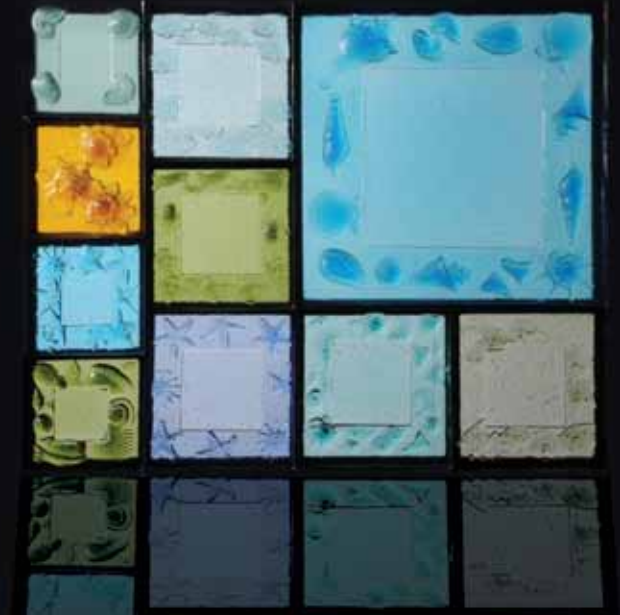

Treasures of the Sea

*A commemorative
glass tile campaign
to benefit Mobile's
new maritime museum*